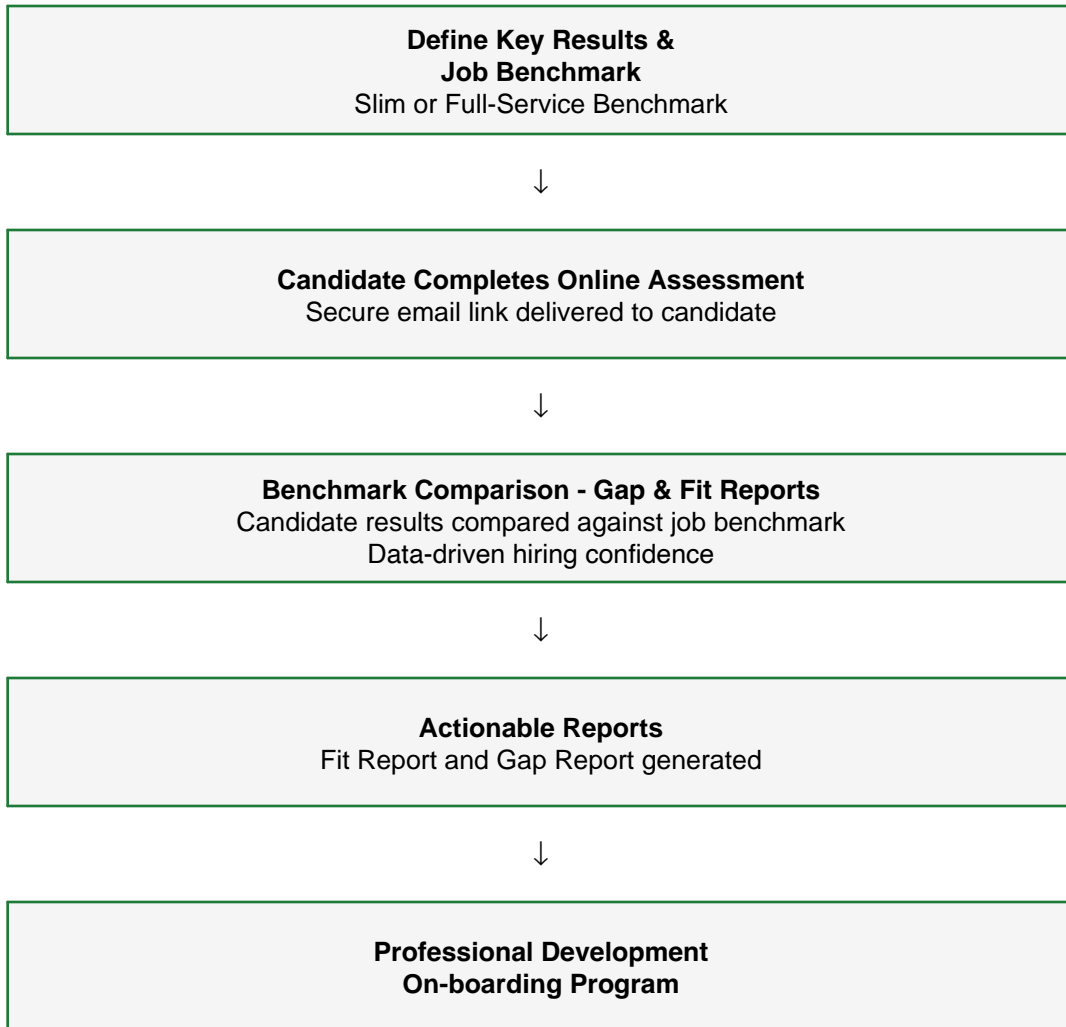

Lisk Associates Hiring for Fit Process

Lisk Associates, LLC | Ryan Lisk, Partner
Lexington, KY | ryan@liskassociates.com | 859-421-7966